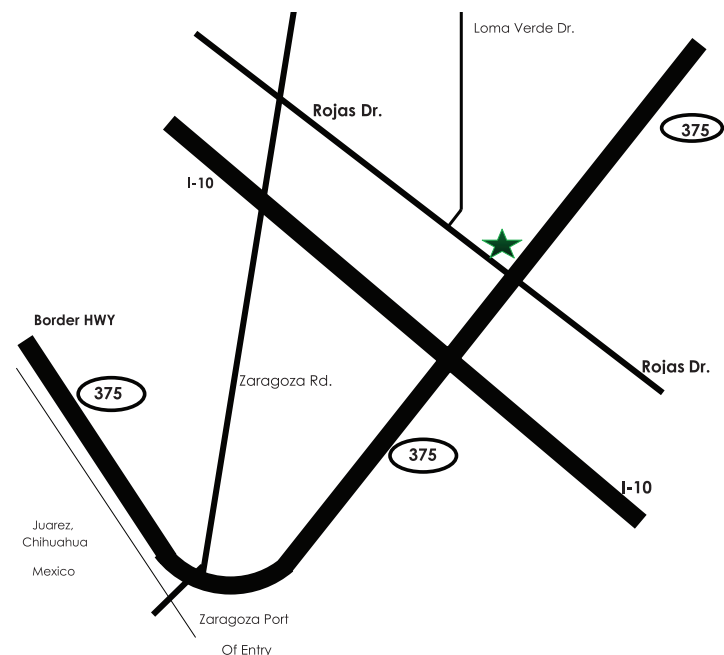

Do it Best® stores are committed to truthful and accurate advertising. While every effort has been made to ensure the accuracy of this advertisement, descriptive, typographic and photographic errors are subject to corrections and Do it Best stores shall have no liability of any kind for such errors. The prices in this advertisement are suggested by Do it Best Corp., Ft. Wayne, IN. These advertised prices do not include taxes and may vary at independent Do it Best retailers. Some prices may be higher, some may be lower, some may be special reduced prices, others may be regular everyday low prices. If an item is out of stock, Do it Best retailers can offer a suitable replacement, or a "rain check" for the advertised item. Colors shown may vary and assembly may be required on some items.