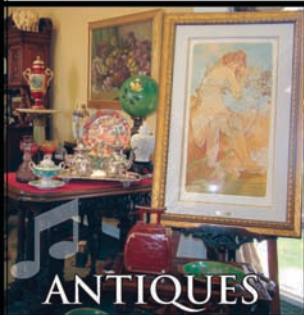

A FINELY TUNED TRIO

ANTIQUES

JEWELRY

ART

 **Cutter Gallery**

FINE ART • ANTIQUES • JEWELRY

2640 El Paseo, Las Cruces, NM
575.541.0658

Owned and Operated by Sally & Glenn Cutter